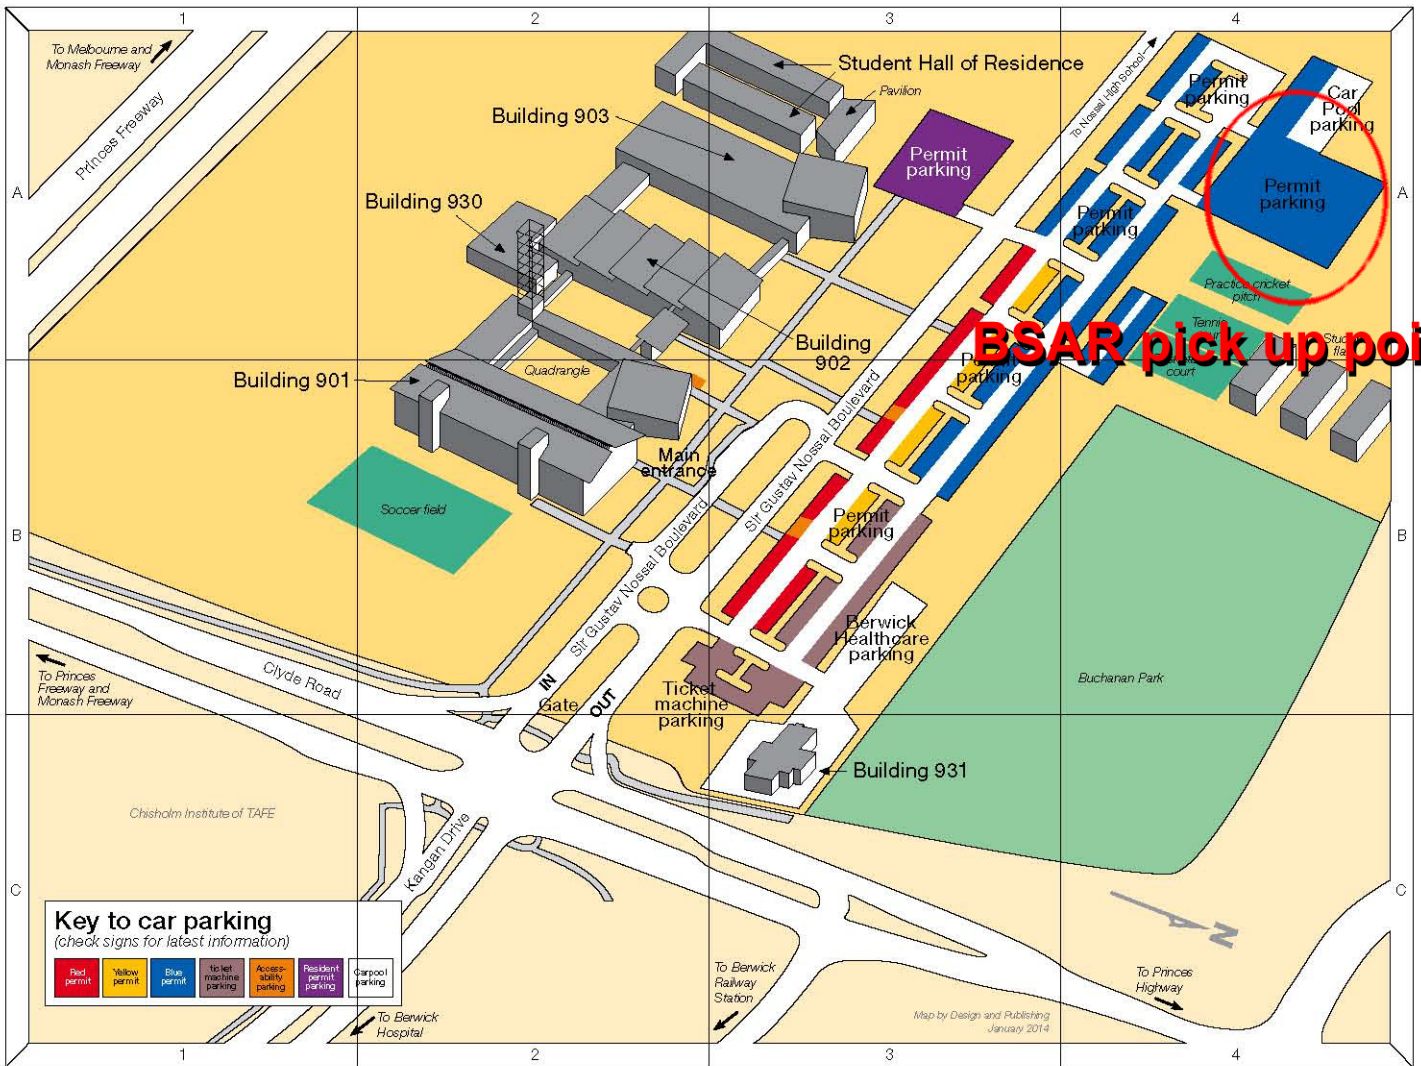

Monash University Berwick campus

Building 901

Ground floor

- Disability Liaison Office. B2
- Employment and Career Development. B2
- Evaluations Service Desk. B2
- International Student Support. B2
- Lecture theatre G43. B2
- Library. B2
- Main entrance, café. B2
- Student Engagement and Support. B2

First floor

- Faculty of Business and Economics. B2
- Lecture theatres 117, 133. B2
- Quiet Room 145. B2

Second floor

- Campus administration. B2
- Meeting room 235. B2
- Tutorial rooms 231, 234. B2
- Video conferencing 203. B2

Building 902

Ground floor

- Bookshop. A2
- Computer Lab G63. A2
- Faculty of Education office. A2
- Monash Union of Berwick Students. A2
- Student lounge, bar and bistro. A3
- Tutorial room G57. A2
- Tutorial rooms G68-70. A2